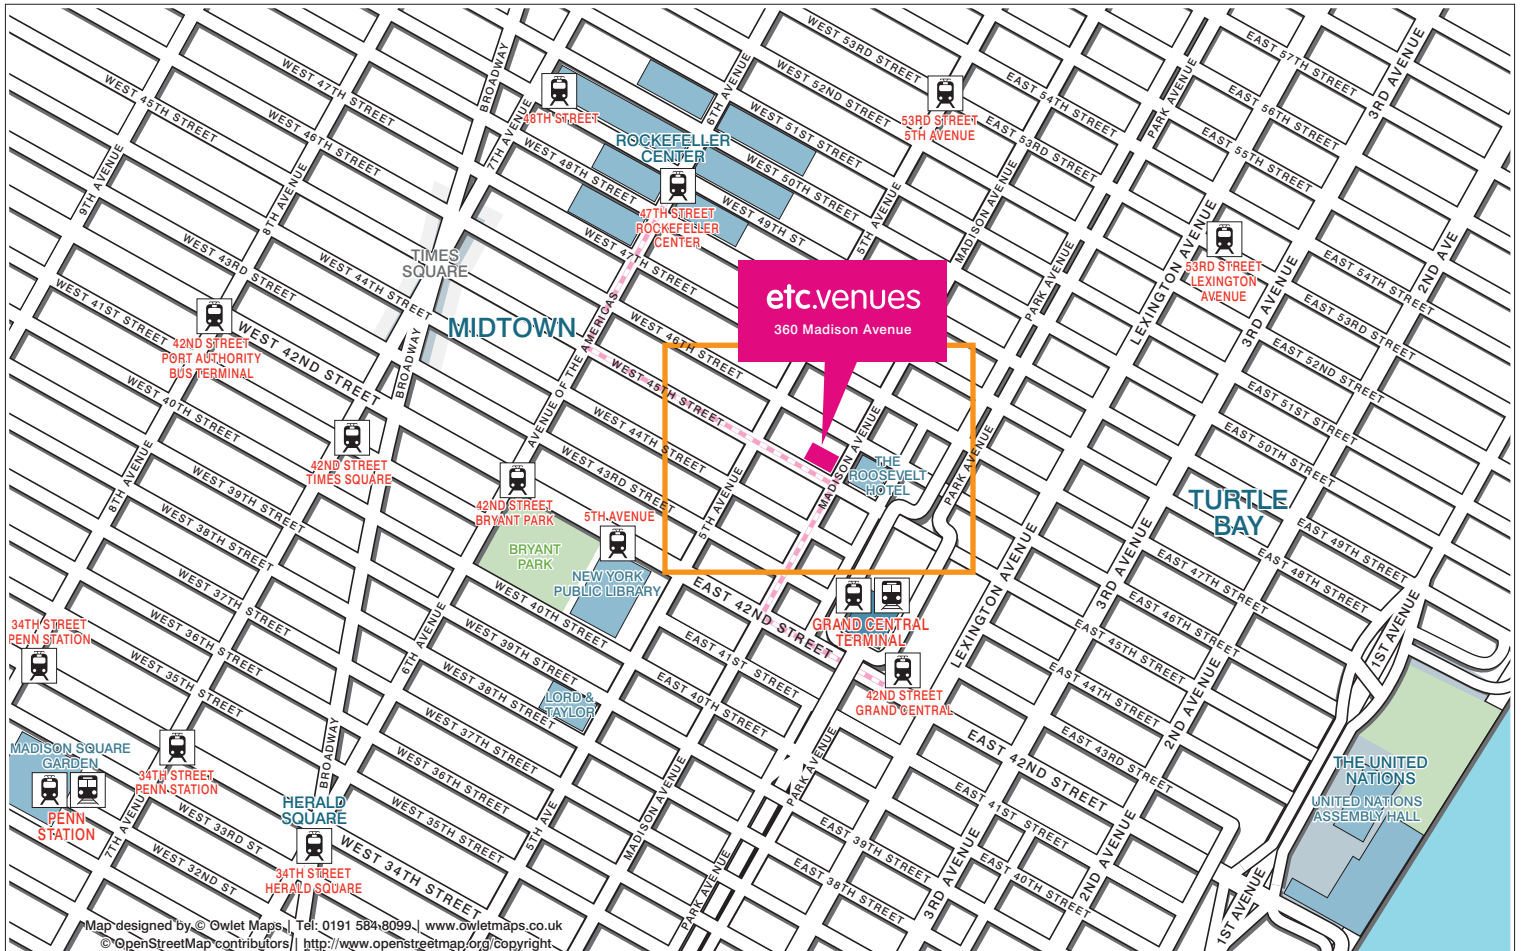

How to find etc.venues at 360 Madison

etc.venues at 360 Madison is located on East 4th Street between Madison Avenue and 5th Avenue.

Directions from Penn Station via subway (16 minutes)
Exit Penn Station on 7th Avenue and take the 1, 2 or 3 train from 34th Street Penn Station uptown. Transfer at Times Square - 42nd Street to the S (shuttle) to Grand Central - 42nd Street. Follow directions (left) from Grand Central Terminal to etc.venues 360 Madison Avenue.

Directions from Grand Central Terminal (subways 4, 5, 6, 7 & S)
Exit Grand Central Terminal on 42nd Street. Turn right out of the station. Turn right onto Madison Avenue and take a left on 45th Street. 360 Madison Avenue is on the right hand side.

Nearest airports
JFK International Airport
16 miles
LaGuardia Airport
8.7 miles
Newark Liberty International Airport
17.1 miles

Directions from subway 47-50 Streets Rockefeller Center (subways B, D, F & M)
Exit the station on Avenue of the Americas (6th Avenue) and turn left. Turn left onto 45th Street, cross over 5th Avenue and 360 Madison will be on the left hand side.

Directions from Penn Station walking (23 minutes)
Exit Penn Station on 7th Avenue and walk north to Times Square (45th Street). Turn right along 45th Street until you reach etc.venues 360 Madison Avenue between 5th Avenue and Madison Avenue.