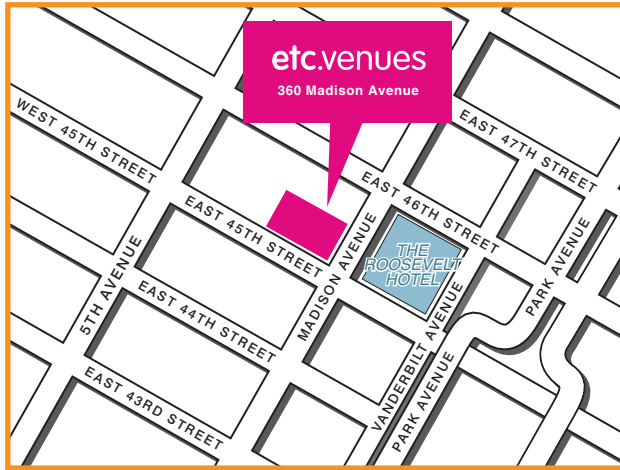

How to find etc.venues at 360 Madison

etc.venues at 360 Madison is located on East 4th Street between Madison Avenue and 5th Avenue.

Directions from Penn Station via subway (16 minutes)
Exit Penn Station on 7th Avenue and take the 1, 2 or 3 train from 34th Street Penn Station uptown. Transfer at Times Square - 42nd Street to the S (shuttle) to Grand Central - 42nd Street. Follow directions (left) from Grand Central Terminal to etc.venues 360 Madison Avenue.

Directions from Grand Central Terminal (subways 4, 5, 6, 7 & S)
Exit Grand Central Terminal on 42nd Street. Turn right out of the station. Turn right onto Madison Avenue and take a left on 45th Street. 360 Madison Avenue is on the right hand side.

Nearest airports
JFK International Airport
16 miles
LaGuardia Airport
8.7 miles
Newark Liberty International Airport
17.1 miles

Directions from subway 47-50 Streets Rockefeller Center (subways B, D, F & M)
Exit the station on Avenue of the Americas (6th Avenue) and turn left. Turn left onto 45th Street, cross over 5th Avenue and 360 Madison will be on the left hand side.

Directions from Penn Station walking (23 minutes)
Exit Penn Station on 7th Avenue and walk north to Times Square (45th Street). Turn right along 45th Street until you reach etc.venues 360 Madison Avenue between 5th Avenue and Madison Avenue.