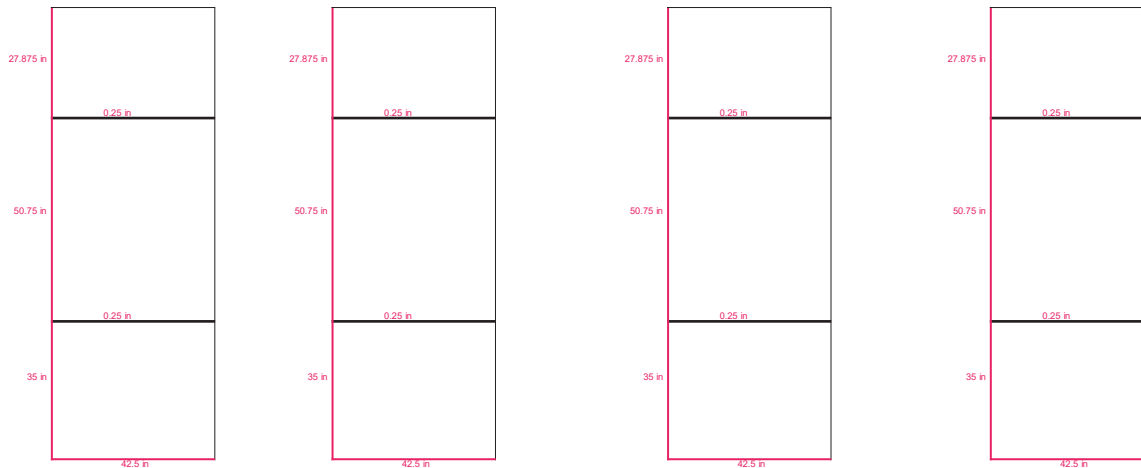

example: column band, partial (per side) or all around

example: full coverage top to bottom

column 1, 2, 3 and 4

column graphic - band
42.5'w x 50.75'h