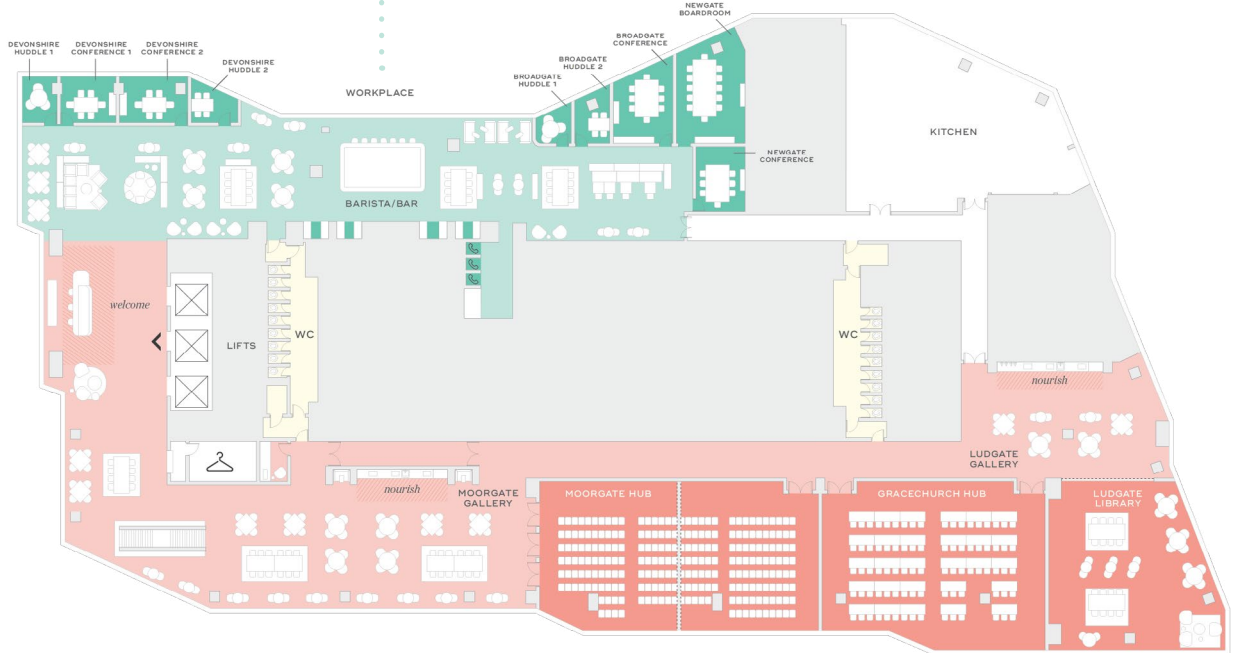

# 4TH FLOOR

LEGEND	
	WC
	CLOAK CLOSET
	LIFTS
	ENTRANCE
	DEMOUNTABLE WALL
	WC & RESPITES
	GALLERY SPACES
	MEETING SPACES
	NOURISH & WELCOME DESK
	COMMON SPACES
	HUDDLES & CONFERENCES

\* Optional partition doors not core standard

\*Convene at 22 Bishopsgate is also home to a premium members work club, called WorkPlace. Convene's WorkPlace solution offers a relaxed environment for private workspace or collaborative teamwork. This area features a collection of private meeting rooms and sophisticated conference rooms, as well as community space and services such as, a beautifully-designed 360° bar, barista-served coffee and restaurant-level food with table service for WorkPlace members.